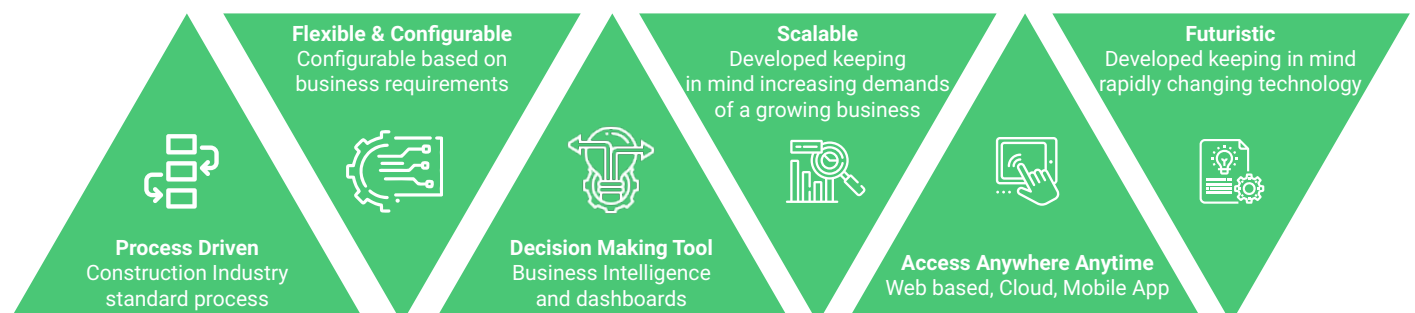

The CivitBUILD Advantage