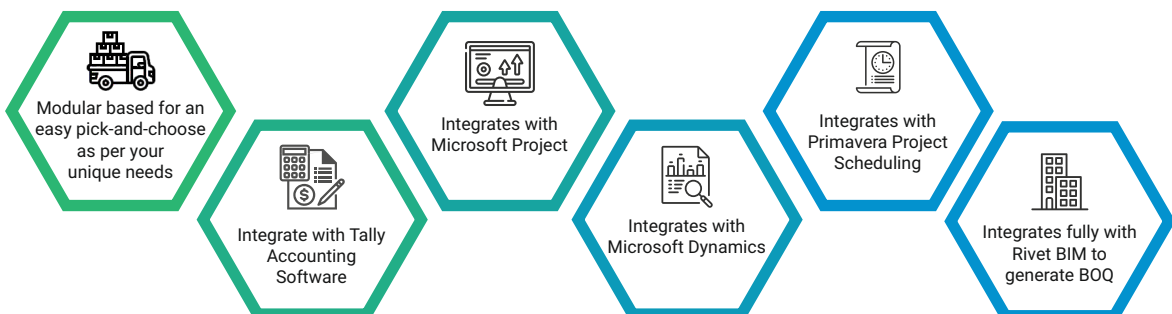

- Start immediately with a ready-to-use ERP on the cloud
- Automatic upgrades with technology advancements
- Instant approvals for purchases and sanction activities
- Complete data security and backup

Who is it for?

Turnkey Contractors | General Contractors | Infrastructure Companies
Builders & Real Estate Companies | Building Contractors

The CivitBUILD Advantage

Unlock myriad benefits with the end-to-end Construction Enterprise Solution.

How CivitBUILD works?

Harness the power of an integration-ready & fully customizable solution

As per your unique business needs, you can simply pick and choose modules that cover an array of business functions extensively. By combining all-inclusive project management and a world-class BI, you can leverage the best of both worlds. Integrating Business Intelligence tools like SAP BO, IBM's Cognos and Microsoft Dynamics with CivitBUILD, you can optimize decision-making for your organization. Moreover, the cloud-based solution is Integration-ready with widely used software like Primavera, Microsoft Project and Tally.

Harness the power of an integration-ready & fully customizable solution

Accelerate your speed of doing business
with the cloud-based solution

**Embrace the next-generation
Construction Enterprise Solution**