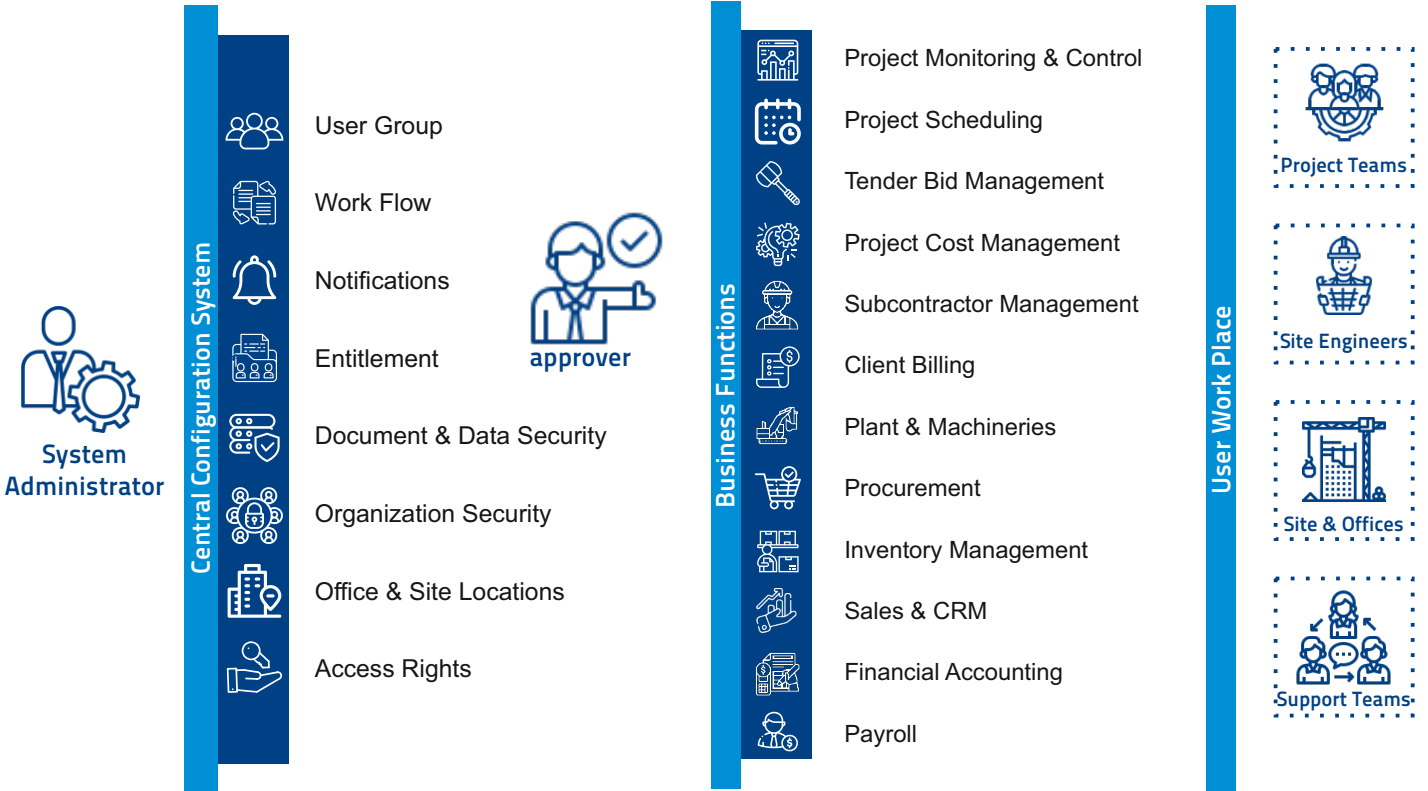

Our cloud-based solution works anywhere anytime, connects your multiple project locations and provides dynamic reports & dashboards on a real-time basis. This helps enterprises avoid cost and time overruns by taking well-informed & timely strategic decisions during various stages of the project.

Who is it for?

Turnkey Contractors | General Contractors | Infrastructure Companies
Builders & Real Estate Companies | Building Contractors

The CivitBUILD Advantage

Unlock myriad benefits with the end-to-end Construction Enterprise Solution.

How CivitBUILD works?

Harness the power of an integration-ready & fully customizable solution

As per your unique business needs, you can simply pick and choose modules that cover an array of business functions extensively. By combining all-inclusive project management and a world-class BI, you can leverage the best of both worlds. Integrating Business Intelligence tools like SAP BO, IBM's Cognos and Microsoft Dynamics with CivitBUILD, you can optimize decision-making for your organization. Moreover, the cloud-based solution is Integration-ready with widely used software like Primavera, Microsoft Project and Tally.

**Explore the industry-leading & robust
cloud-based ERP solution**

Manages the end-to-end lifecycle of construction projects
Seamless automation of your every business function
360° visibility, intuitive insights & dynamic dashboards
Enable real-time collaboration & manage dispersed teams
Minimize timelines & costs overruns